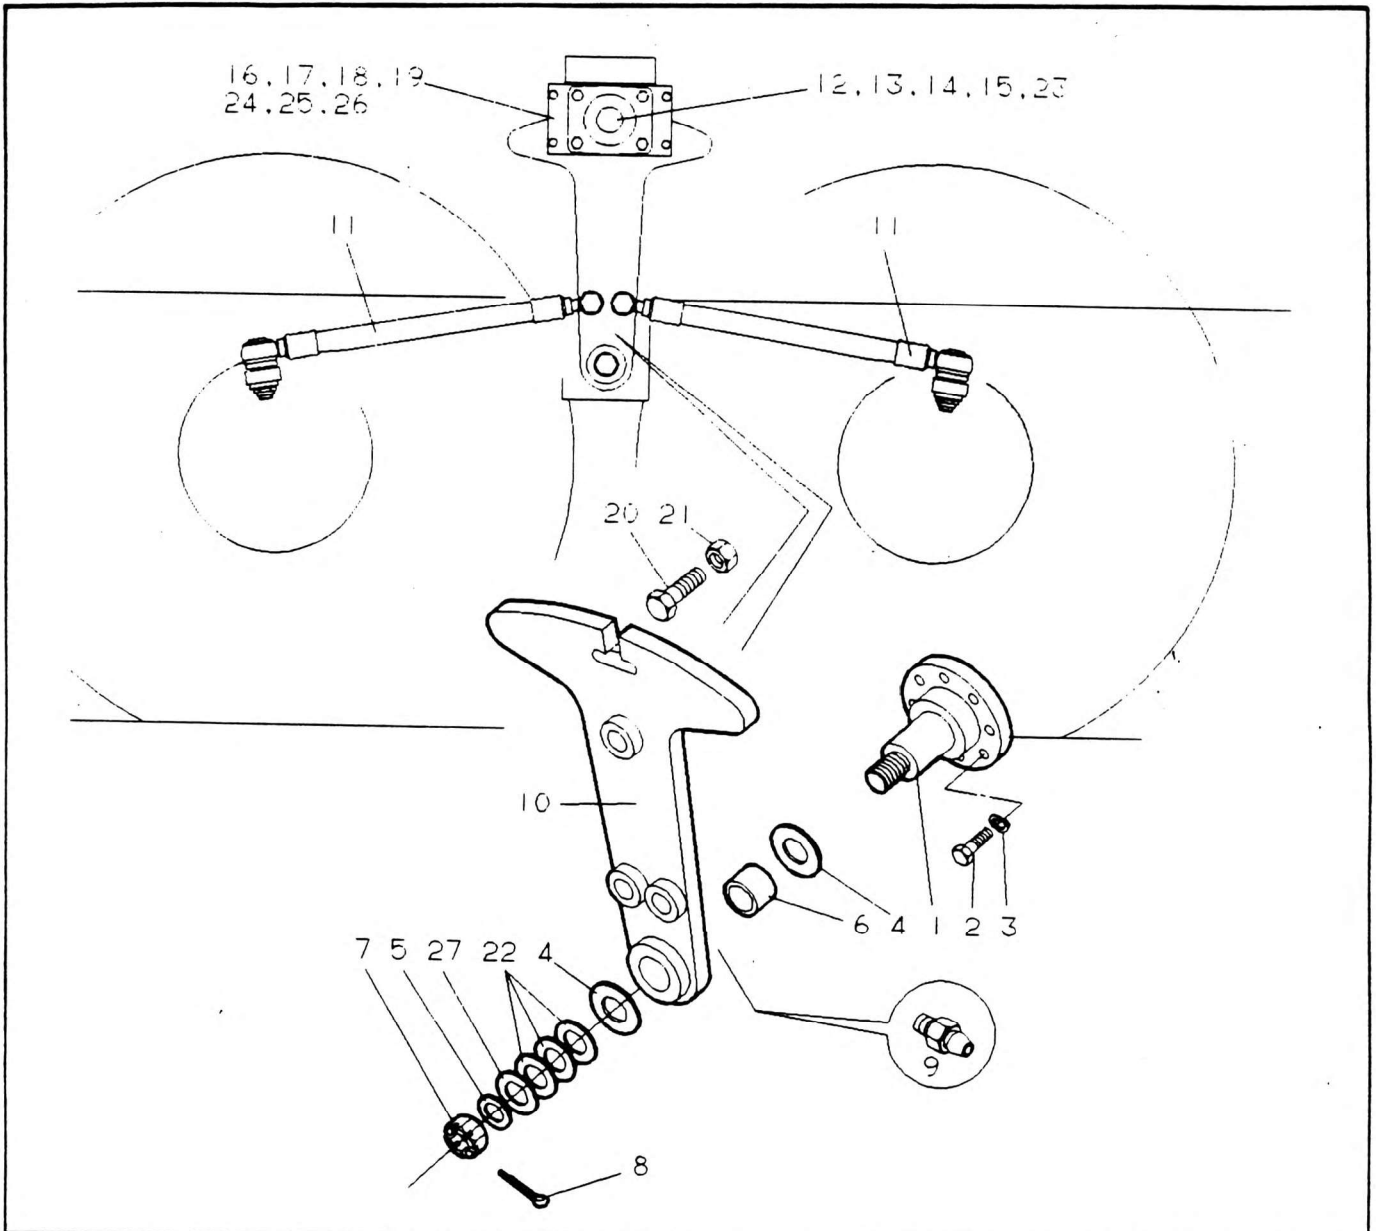

STEERING LOCK ASSY

NO.	PART NO.	QTY.	DESCRIPTION	NO.	PART NO.	QTY.	DESCRIPTION
1	6-810-990189	1	Pivot (Bolted)	14	7067213	4	Spring Washer M16
2	7045403	8	Screw Hex Head M12 x 35 Long	15	7069504	4	Nut M16
3	7067216	8	Spring Washer M12	16	6-705-992342	1	Plate Lock Cylinder Mounting
4	8942249	2	Washer Thrust	17	7045403	4	Screw Hex Head M12 x 35 Long
5	6-949-990057	1	Washer 80 OD x 32ID x 8 Thick	18	7067216	4	Spring Washer M12
6	6-199-990059	1	Bush	19	7069401	4	Nut M12
7	7069809	1	Nut Slotted M30	20	7045608	1	Screw Hex Head M20 x 65 Long
8	7070041	1	Pin Cotter 6 Dia,	21	7069606	1	Hex Locknut M20
9	7109812	1	Nipple Grease 1/4" UNF	22	6-910-990631	3	Spacer
10	6-593-990228	1	Lever Steering	23	7066617	4	Washer Bright M16
11	7-601-990007	2	Drag Link	24	6-705-997619	1	Shim 2mm
12+	6-372-990064	1	Steering Lock Cylinder Assy	25	6-705-997620	1	Shim 3mm
13	7093103	4	Bolt Hex Head M16 x 55 Long	26	6-705-997621	1	Shim 5mm
				27	6-949-990074	-	Washer